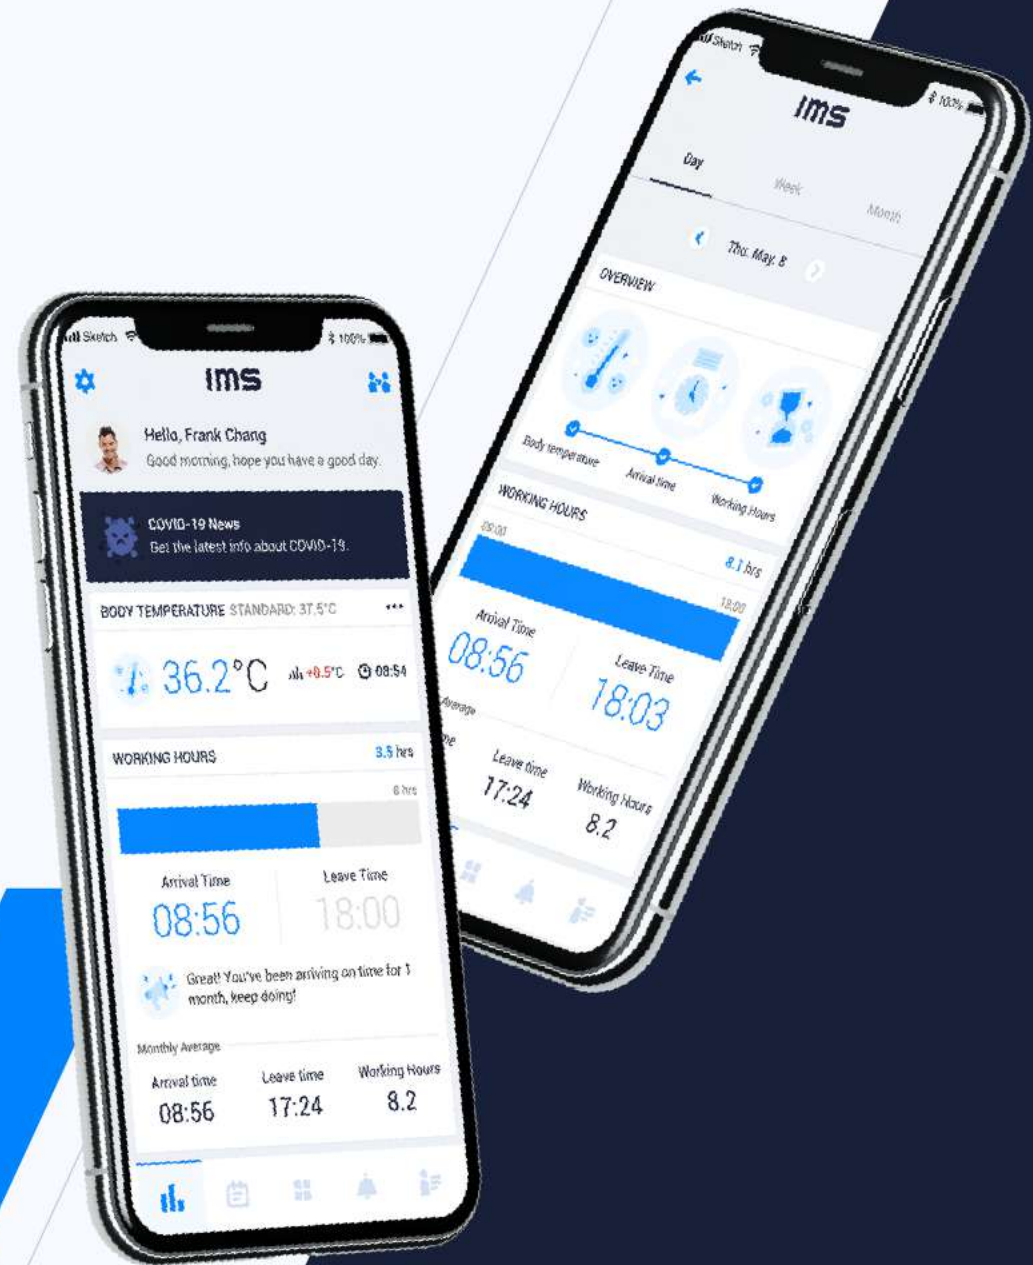

Connect Your Digital Life to TRAQ Smart Shoes.

Traq is an app connecting to your shoes and shows daily activity data including steps, distance and calories. It also offers a achievement system to encourage user using this app, get more badges or even a sale discount by reaching the achievements.

Beacon -

Embaed CR2032 battery, no need to charge
small volume and light weight, provide standard
iBeacon broadcast and positioning feature.
Can be paired with ID badge and band.

IMS App

IMS offers an app for staffs to see their daily activity and personal physical data. It's also help them to get the latest news from the company by instantly notification.

smartcube

i Sensor 3

利用三軸感測器檢測動作數據，亦可結合app統整、呈現相關數據。
使用 CR2032 電池，無須充電。體積小、重量輕。
另可與Beacon設備相互搭配應用。

Power supply	CR2032
Size	27 X 21 X 7 mm
Weight	8 g
Operating Temperature	0°C to 60°C
Storage Temperature	-25°C to 65°C
Bluetooth Chipset / Type	Bluetooth 5.1 Low Energy
Bluetooth Sensitivity	-97 dBm
Bluetooth Max Power Output	5 dBm
Bluetooth Antenna	PCB antenna
iBeacon Effective Range	Over 60 meters
Bluetooth Frequency	2,402 - 2,480 MHz
Bluetooth Security	AES
Power Consumption - Sleep	1.49 µA
Operating Supply Voltage	2V~3.6V
Certification	FCC / CE / NCC
Environmental Resistance	IP 67