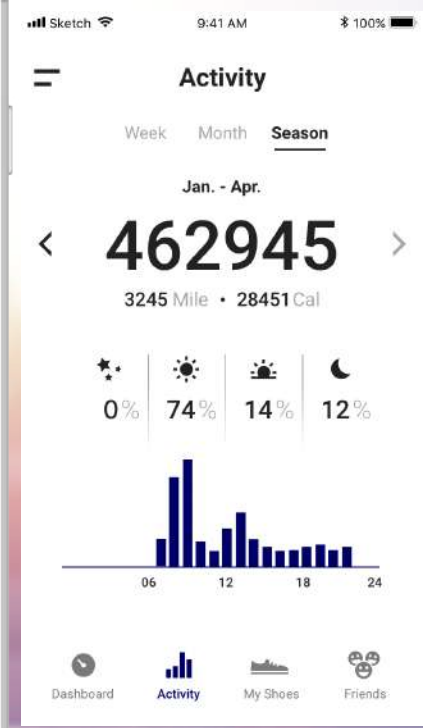

TRAINING & SPORT

TRAINING & SPORT