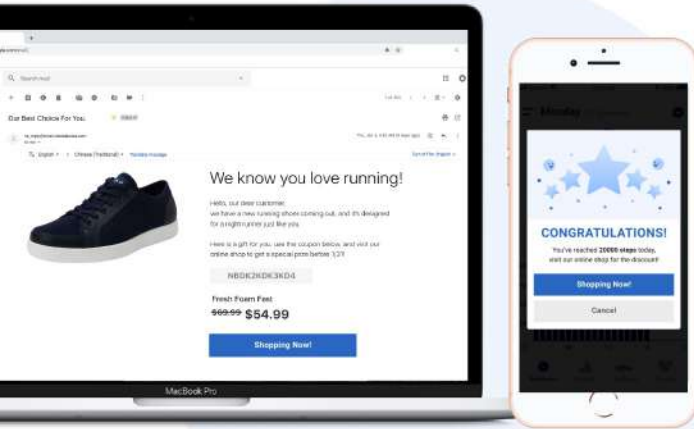

Because of using smartcube inside solutions, products will have life, creating interaction between brands and users, which is a revolutionary innovation of new marketing mode by using IOT technology.

SMART IOT SOLUTIONS

Smartcube using IOT chip module, app and cloud service to connect products and customers, which reconstruct a data- driven sales and business model.

Smartcube currently offers tracking solutions in shoes, pets, and luggage. Environmental index detection solutions, and Electronic cigarette solutions. Smartcube is a comprehensive solution provider based on IOT and cloud service technologies.

SMART CUBE SYSTEM

SYSTEM BACKEND DATA

NOTIFICATION & PROMOTION

ONLINE SHOP

VHOES & APP

TRAY

smartcube

TRAY[®]
BY ALEGRIA

Connect Your Digital Life to TRAQ Smart Shoes.

Traq is an app connecting to your shoes and shows daily activity data including steps, distance and calories. It also offers a achievement system to encourage user using this app, get more badges or even a sale discount by reaching the achievements.