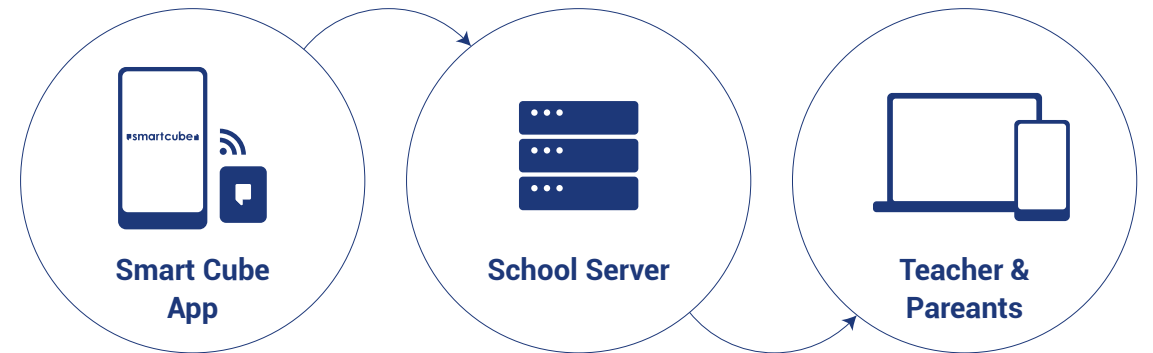

KIDS & SECURITY

01 Exercise Management

- Record & check steps data in real time.
- Personal activity management
- Track shoes usage status.

02 Smart School

- Student's indoor / outdoor activity management.
- Get student's location easily in outdoor activity.
- Instant message.
- Activity data report.