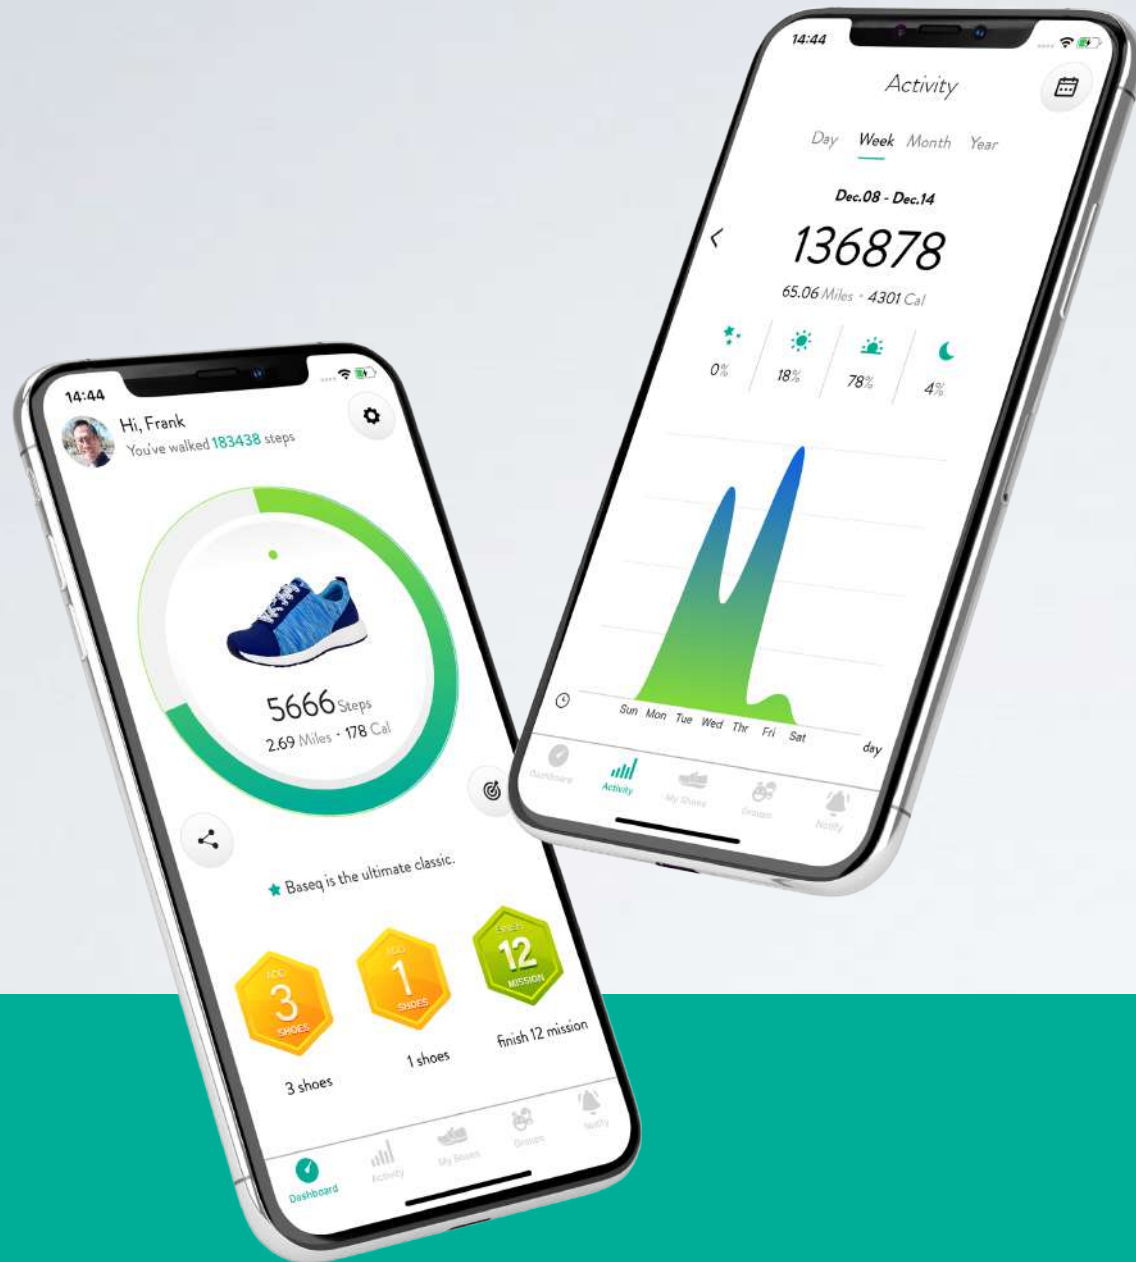

Smartcube using IOT chip module, app and cloud service to connect products and customers, which reconstruct a data- driven sales and business model.

Smartcube currently offers tracking solutions in shoes, pets, and luggage. Environmental index detection solutions, and Electronic cigarette solutions. Smartcube is a comprehensive solution provider based on IOT and cloud service technologies.

SMART CUBE SYSTEM

SYSTEM BACKEND DATA

NOTIFICATION & PROMOTION

ONLINE SHOP

VHOES & APP

TRAY

smartcube

TRAY[®]
BY ALEGRIA

Connect Your Digital Life to TRAQ Smart Shoes.

Traq is an app connecting to your shoes and shows daily activity data including steps, distance and calories. It also offers a achievement system to encourage user using this app, get more badges or even a sale discount by reaching the achievements.