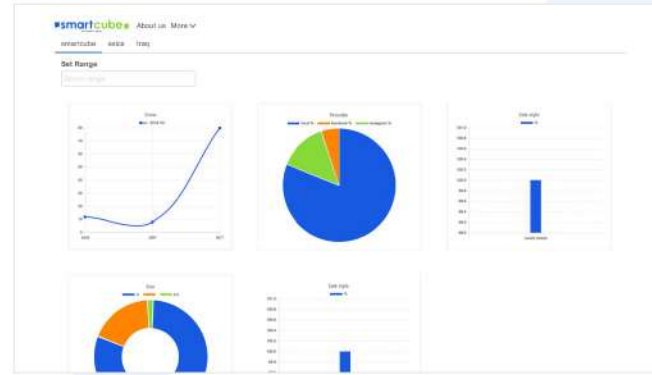

SMART CUBE SYSTEM

SYSTEM BACKEND DATA