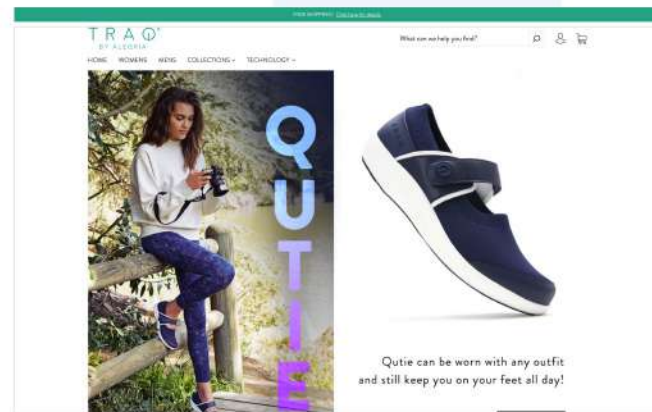

NOTIFICATION & PROMOTION

ONLINE SHOP