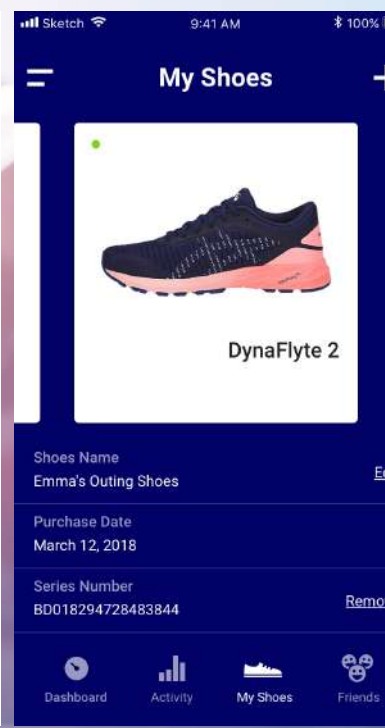

TRAINING & SPORT

TRAINING & SPORT